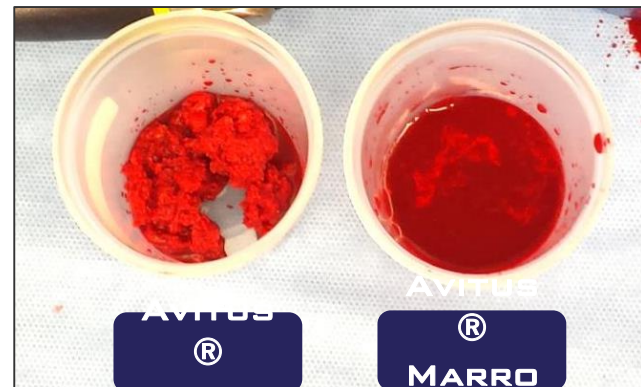

SEE WHAT YOU HARVEST

STREAMLINED COLLECTION OF
AUTOGRAFT + BONE MARROW
INTO THE HANDLE

AMPLIFY YOUR HARVEST EFFICIENCY

AUTOMATICALLY COLLECT BONE
WITH EACH CUT WITHOUT
PASSING BACK AND FORTH INTO
THE HARVEST SITE

Minimum Access. Maximum Benefit.™

**GRAFT + MARROW SHOWN ABOVE
HARVESTED WITH THE AVITUS®
BONE HARVESTER.**

DESCRIPTION	CATALOG #
AVITUS® BONE HARVESTER - SEE IT IN ACTION AT 8MM WWW.AVITUSORTHO.COM	BH-110